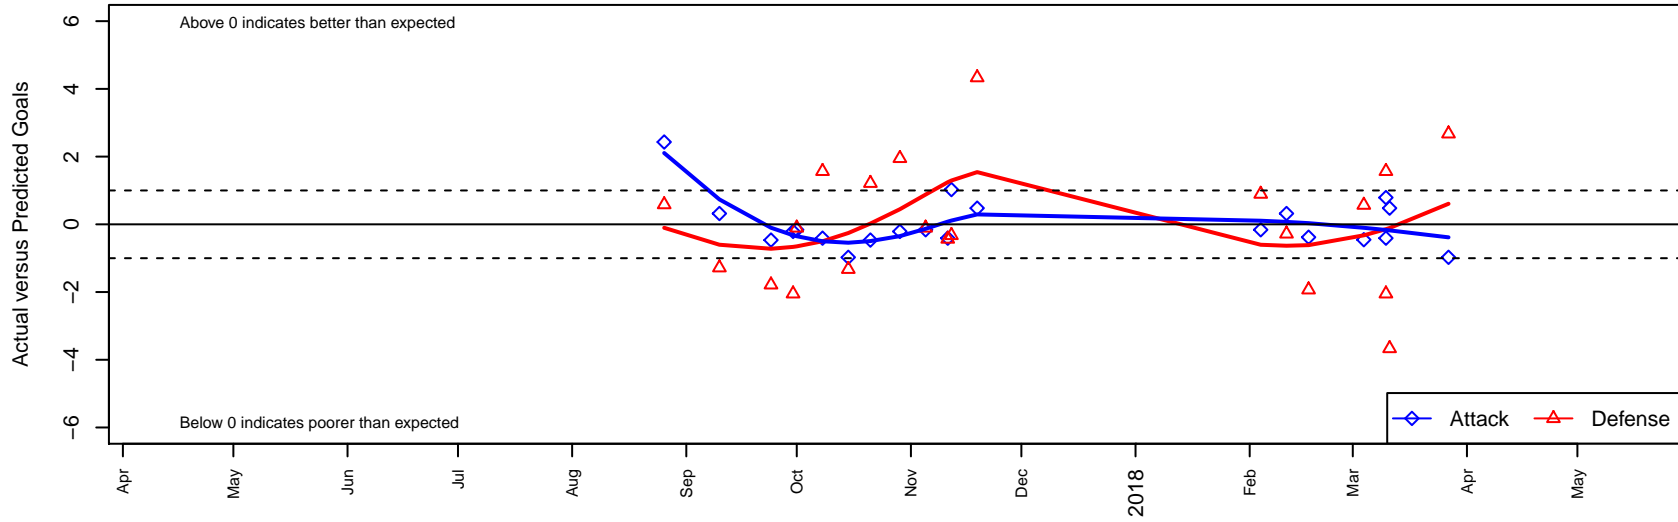

HSC GPS Newberg G05

Hillsboro Soccer Club
 Newberg, OR
 G05 total strength=780
 attack=0.8 defense=1.09
 fall league = PTT G05 Premier White
 spr league = Spr OYS G05 Premier White

alt names used:
 GPS OREGON GPS NEWBERG 05G
 IFC 05G GPS Newberg
 IFC 05G GPS Newberg

Venues played:
 2017 Summer Slam Silver
 2017 PTT G05 Premier White
 2017 Spr OYS G05 Premier White

HSC GPS Newberg G05
 Dots are actual minus expected GF (blue circles) and GA (red triangles).
 Blue line is smoothed change in attack strength. Red is smoothed change in defense strength.

**attack and defense variance (black dot)
relative to other teams
and top 10 in region**

**attack and defense rating
relative to others at age
and all opponents in last 13 months**

Performance relative to 13 month average