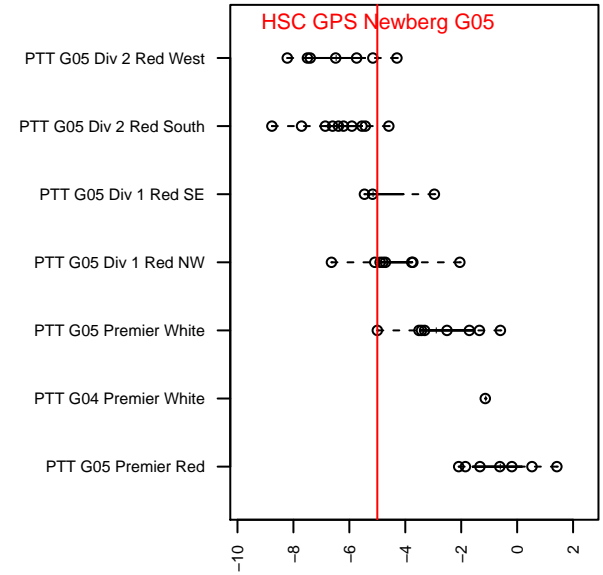

HSC GPS Newberg G05

Hillsboro Soccer Club
 Newberg, OR
 G05 total strength=780
 attack=0.8 defense=1.09
 fall league = PTT G05 Premier White
 spr league = Spr OYS G05 Premier White

alt names used:
 GPS OREGON GPS NEWBERG 05G
 IFC 05G GPS Newberg
 IFC 05G GPS Newberg

Venues played:
 2017 Summer Slam Silver
 2017 PTT G05 Premier White
 2017 Spr OYS G05 Premier White

HSC GPS Newberg G05
 Dots are actual minus expected GF (blue circles) and GA (red triangles).
 Blue line is smoothed change in attack strength. Red is smoothed change in defense strength.

**attack and defense variance (black dot)
relative to other teams
and top 10 in region**

**attack and defense rating
relative to others at age
and all opponents in last 13 months**

Performance relative to 13 month average